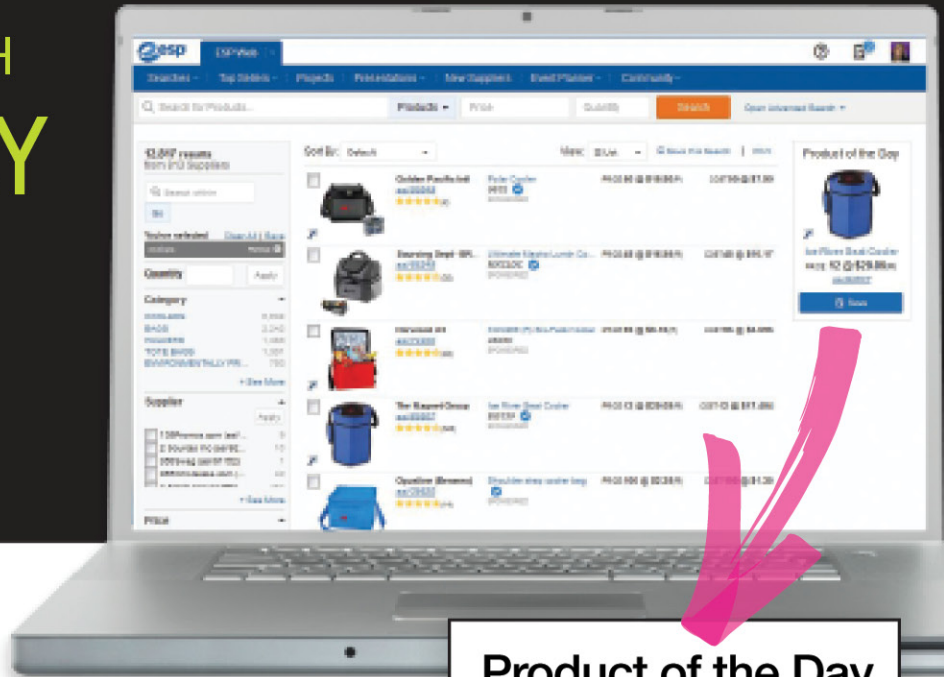

2017

GET MORE EXPOSURE WITH
**ESP CATEGORY
PRODUCT OF
THE DAY**

**Target distributors
who are searching
for your products.**

ESP® Category Product of the Day helps you reach a captivated audience of distributors already searching for products like yours. When a search is performed in a certain category, your product will appear as a suggested item to the right of the search results. **Stand out and get more exposure** with ESP Category Product of the Day.

Pricing starts at just \$50 per day.

Product of the Day

Ice River Seat Cooler

PRICE 12 @ \$29.09(R)

[asi/68507](#)

Save

CONTACT YOUR ACCOUNT EXECUTIVE OR VISIT [ASIAVERTISING.COM](#)