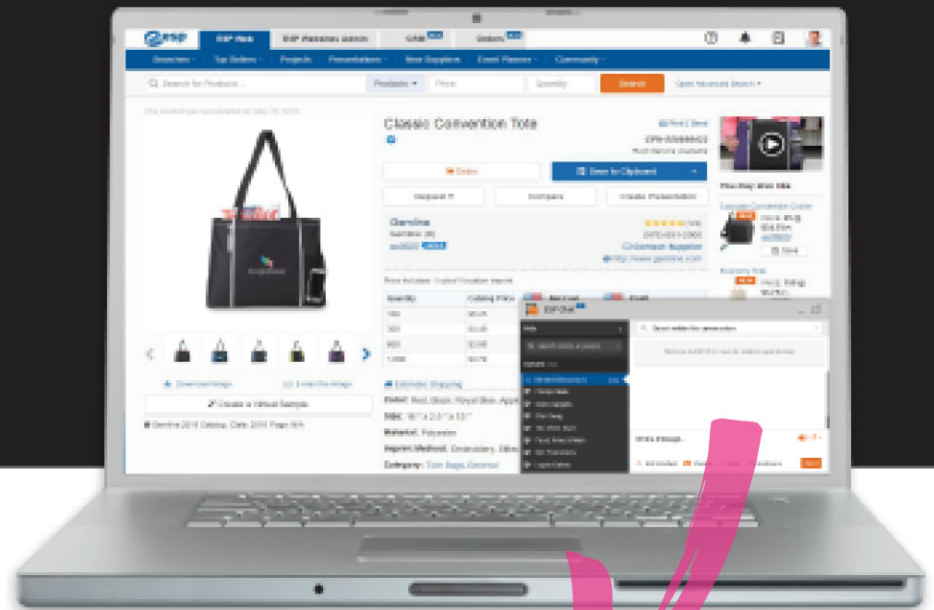

## STEER THE CONVERSATION TOWARD YOUR BRAND

## Chat, sell and connect with distributors on a whole new level.

ESP® Chat lets you create, brand and control a chat room to speak directly with distributors shopping in ESP. Choose a group chat setting or a one-on-one to talk shop with prospects and clients. With ESP Chat, you can answer questions from distributors in real time, as well as reinforce brand recognition by customizing your chat with your brand colors and logo. You can also increase chances for sales, see credit information instantly by hovering over a distributors name in the chat box and access reports including: unique visitors, banner views, products clicked and more.