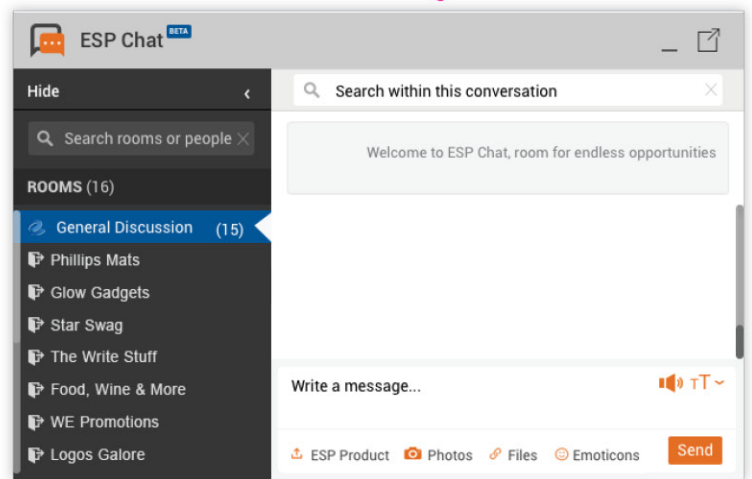

## STEER THE CONVERSATION TOWARD YOUR BRAND

## Chat, sell and connect with distributors on a whole new level.

ESP® Chat lets you create, brand and control a chat room to speak directly with distributors shopping in ESP. Choose a group chat setting or a one-on-one to talk shop with prospects and clients. With ESP Chat, you can answer questions from distributors in real time, as well as reinforce brand recognition by customizing your chat with your brand colors and logo. You can also increase chances for sales, see credit information instantly by hovering over a distributors name in the chat box and access reports including: unique visitors, banner views, products clicked and more.